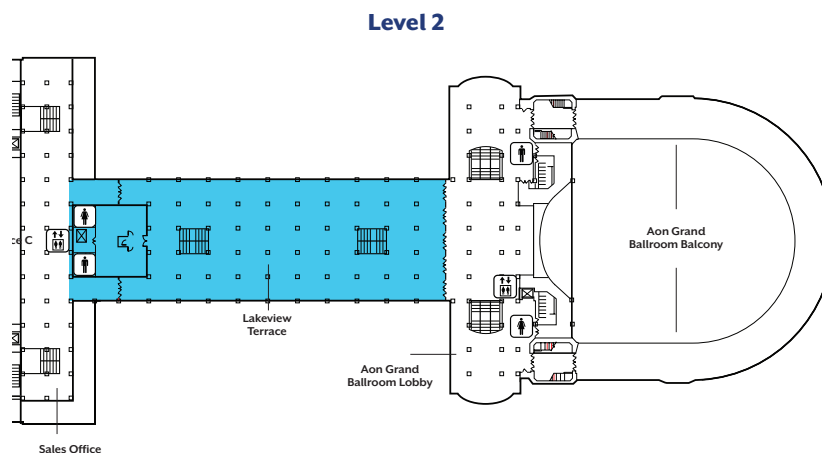

Lakeview Terrace

Chicago's original loft space.

An urban loft space featuring exposed brick and floor-to-ceiling windows with breathtaking views of both Lake Michigan and the city skyline, Lakeview Terrace provides a one-of-a-kind setting for receptions and small exhibitions. The 15,000 square foot Lakeview Terrace accommodates groups up to 1,000 and is suitable for individual events or can also serve as pre-function space for events in the Aon Grand Ballroom.

Room	Sq. Ft.	Clg. Ht.	Reception	Banquet
Lakeview Terrace	15,355	14'8"	1,000	400

ADDITIONAL FEATURES

- City & lake views
- Floor load capacity (100psf)
- Exposed brick & duct work
- Floor to ceiling windows